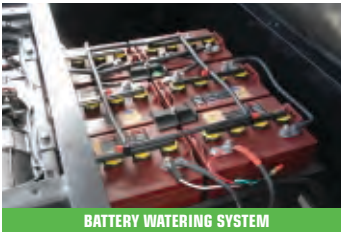

2012 EVE LSV STANDARD 4 PERSON PACKAGE

5 BODY COLORS	BRAKE LIGHTS	HEADLIGHTS	REVERSE WARNING
AC MOTOR CONTROLLER	DOT 1-PIECE WINDSHIELD	HORN/LICENSE PLATE HOLDER W/LIGHT	SEAT BELTS
BATTERY INDICATOR	DOT TIRES	REAR DISC BRAKES	TURN SIGNAL INDICATORS
BLACK PLASTIC TRIM, DASH & STEERING WHEEL	DRIVER & PASSENGER SIDE MIRRORS	REFLECTOR KIT	

STANDARD

STANDARD ITEMS LISTED BELOW ARE UPGRADABLE

- 4 PERSON BLACK CANOPY PACKAGE
- DELTA Q STAND ALONE CHARGER
- SET OF 4 10" ALUMINUM WHEEL W/ 205-65-10 TIRES
- ECO VINYL SEAT PACKAGE
- 6 - 8 VOLT BATTERY PACKAGE (w/watering system)
- AVAILABLE COLORS

OPTIONS

CUSTOM PAINT COLORS

1. ☐ PEARL COLORS
   - ☐ 4 STAGE

BLUE HEAVEN	MONEY GREEN	NUTMEG	COPPER PENNY	CANDY APPLE RED

TIRES & WHEELS

- ☐ SET OF 4 12" ALUMINUM POLISHED WHEELS W/ 215-50-12 TIRES

SEATS

- ☐ DELUXE TWO TONE BUCKET SEAT PACKAGE
- ☐ SUNBRELLA "BIRCH" FULL CLOTH SET PACKAGE

BATTERIES

- ☐ 8 - 6 VOLT BATTERY PACKAGE (W/WATERING SYSTEM)
- ☐ 6 - FULLRIVER AGM DC-180-8 VOLT PACKAGE
- ☐ 8 - FULLRIVER AGM DC-250-6 VOLT PACKAGE

BATTERY CHARGER

- ☐ DELTA-Q ON BOARD CHARGER (Only with 6 Battery Configuration)

ACCESSORIES

- ☐ SIDE BODY INDICATOR LIGHTS
- ☐ LOCKABLE TRUNK FOR BAGWELL
- ☐ CARBON FIBER KIT (Steering Wheel, Cup Trim and Analog Clock)
- ☐ LOCKABLE CARBON FIBER GLOVE BOX
- ☐ BURL WOOD KIT (Steering Wheel, Cup Trim and Analog Clock)
- ☐ LOCKABLE BLACK GLOVE BOX
- ☐ SPEEDOMETER
- ☐ WINDSHIELD WIPER ASSEMBLY
- ☐ HEAVY DUTY REAR SPRINGS
- ☐ CARGO BOX (Requires SA-007-09 (2x) HD Springs)