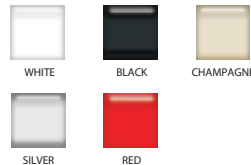

- | | | | |
|---|---------------------------------|-----------------------------------|------------------------|
| 5 BODY COLORS | BRAKE LIGHTS | HEADLIGHTS | REVERSE WARNING |
| AC MOTOR CONTROLLER | DOT 1-PIECE WINDSHIELD | HORN/LICENSE PLATE HOLDER W/LIGHT | SEAT BELTS |
| BATTERY INDICATOR | DOT TIRES | REAR DISC BRAKES | TURN SIGNAL INDICATORS |
| BLACK PLASTIC TRIM, DASH & STEERING WHEEL | DRIVER & PASSENGER SIDE MIRRORS | REFLECTOR KIT | |

OPTIONS

CUSTOM PAINT COLORS

- PEARL COLORS
 - 4 STAGE
- | | | | | |
|-------------|-------------|--------|--------------|-----------------|
| | | | | |
| BLUE HEAVEN | MONEY GREEN | NUTMEG | COPPER PENNY | CANDY APPLE RED |